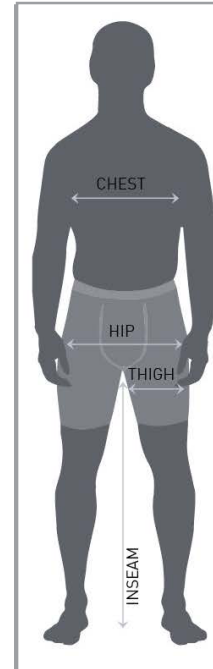

COLORWAYS & FIT GUIDE

WHITE 001AWHT
BLACK 095ABLK
ONIX A79HONX
GREY A5NRGRY
TEAM GREY 4 2152TGF
GREY FIVE 17 AA2VGFV
MEDIUM GREY HEATHER 83F7MGH
CORE HEATHER A37MCHR
ICE GREY 125AIGY
DARK GREY HEATHER 9407DGH
STORM A4MFSTM
COLLEGIATE NAVY 54F0NVY
TEAM NAVY BLUE AD8QTN
NIGHT INDIGO 117ANIO
NIGHT NAVY 135ANNY
DARK BLUE 043ADBE
COLLEGIATE ROYAL 55F0CRL
BLUE 040ABUE
BOLD BLUE 046ABBE
LIGHT BLUE 57F0LBE

MEN'S SIZING GUIDE			
SIZE	CHEST	HIP	THIGH
SMALL	35"-38"	35"-37"	21"-22"
MEDIUM	38"-41"	37"-41"	22"-23"
LARGE	41"-44"	41"-44"	23"-25"
X-LARGE	44"-49"	44"-47"	25"-26"
2X-LARGE	49"-54"	47"-51"	26"-28"
3X-LARGE	54"-58"	51"-55"	28"-30"

If your thigh width measures bigger than given range, you may want to size up in bottoms.

CHEST Measurement around body, under arms, and over fullest part of the chest
 HIP Measurement around fullest part of the hip area
 THIGH Measurement around the fullest part of the thigh
 MEN'S INSEAM Measurement from crotch to the floor (without shoes)
 *Standard: 32" - Tall: 34" - X-Tall: 36"

*Tall and X-Tall length options not available for all products and sizes.
 Order Tall and X-Tall tops and bottoms bases on your inseam length.

WOMEN'S SIZING GUIDE			
SIZE	BUST	HIP	THIGH
SMALL	33"-36"	37"-39"	21"-22"
MEDIUM	36"-38"	39"-42"	22"-24"
LARGE	38"-41"	42"-45"	24"-25"
X-LARGE	41"-45"	45"-48"	25"-27"
2X-LARGE	45"-48"	48"-51"	27"-29"