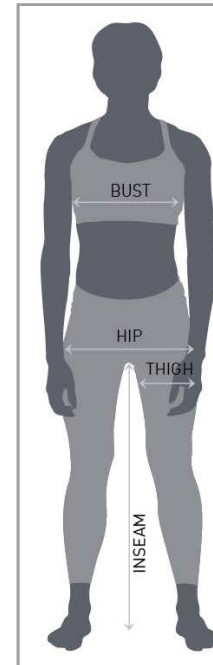

DARK BROWN 247ADBN
COFFEE 054ACFE
MAROON 48F0MRN
VICTORY CRIMSON AE63VCM
COLLEGIATE BURGUNDY A0RPBGY
VICTORY RED 806AVRD
POWER RED 31F0PRD
SCARLET A091SCT
COLLEGIATE ORANGE 34F0COE
COLLEGIATE GOLD 06F0CGD
BRIGHT ORANGE 23F0BOE
SAND 04F0SND
NATURAL COLORWAY 45N9NTL
DARK GREEN A0QEDGN
GREEN 020AGRN
COLLEGIATE PURPLE 43F0CPE

MEN'S SIZING GUIDE			
SIZE	CHEST	HIP	THIGH
SMALL	35"-38"	35"-37"	21"-22"
MEDIUM	38"-41"	37"-41"	22"-23"
LARGE	41"-44"	41"-44"	23"-25"
X-LARGE	44"-49"	44"-47"	25"-26"
2X-LARGE	49"-54"	47"-51"	26"-28"
3X-LARGE	54"-58"	51"-55"	28"-30"

If your thigh width measures bigger than given range, you may want to size up in bottoms.

CHEST Measurement around body, under arms, and over fullest part of the chest
 HIP Measurement around fullest part of the hip area
 THIGH Measurement around the fullest part of the thigh
 MEN'S INSEAM Measurement from crotch to the floor (without shoes)
 *Standard: 32" - Tall: 34" - X-Tall: 36"

*Tall and X-Tall length options not available for all products and sizes.
 Order Tall and X-Tall tops and bottoms bases on your inseam length.

WOMEN'S SIZING GUIDE			
SIZE	BUST	HIP	THIGH
SMALL	33"-36"	37"-39"	21"-22"
MEDIUM	36"-38"	39"-42"	22"-24"
LARGE	38"-41"	42"-45"	24"-25"
X-LARGE	41"-45"	45"-48"	25"-27"
2X-LARGE	45"-48"	48"-51"	27"-29"